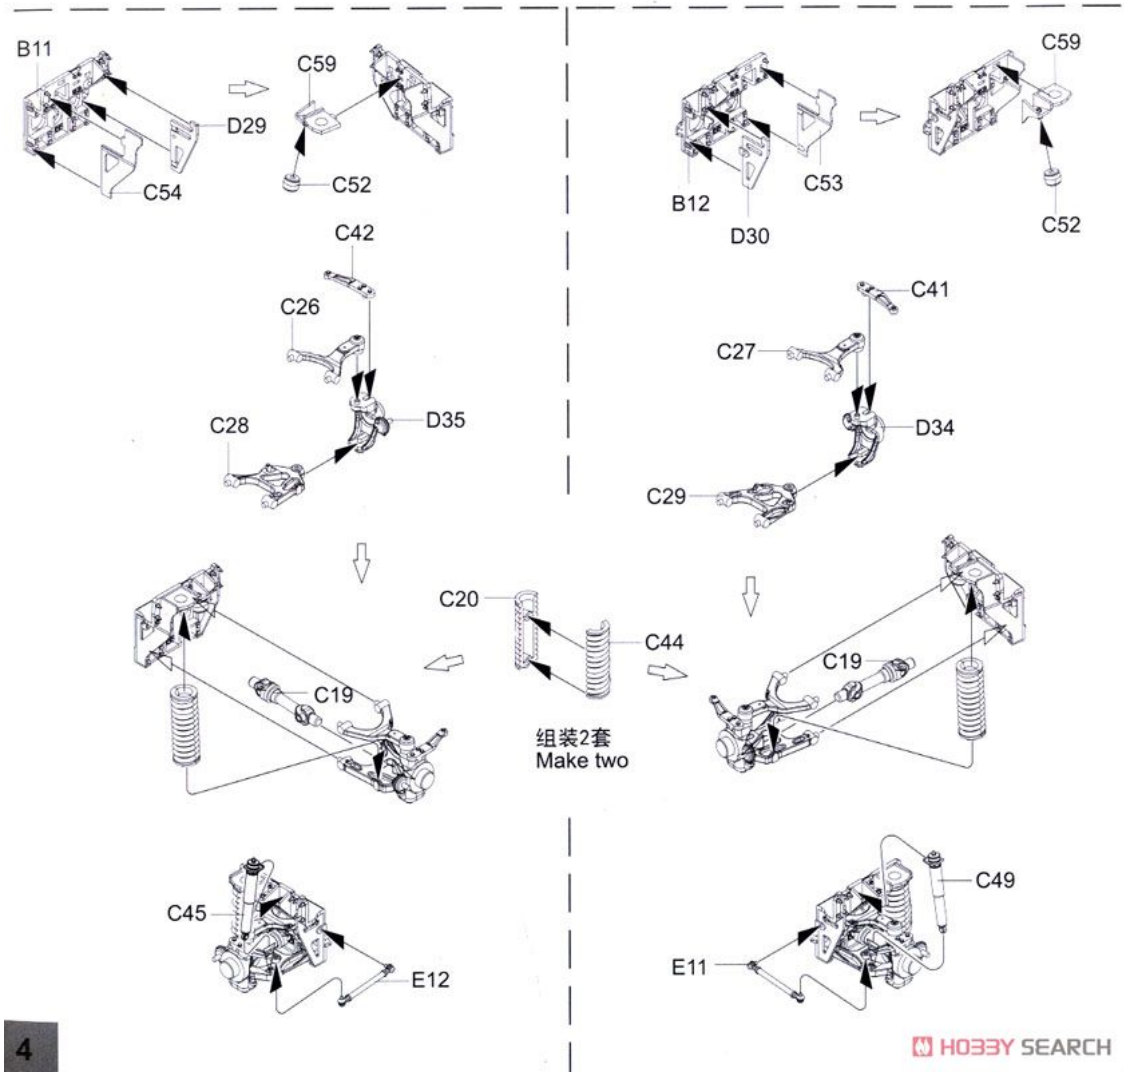

3

ASSEMBLY
模型组装

4