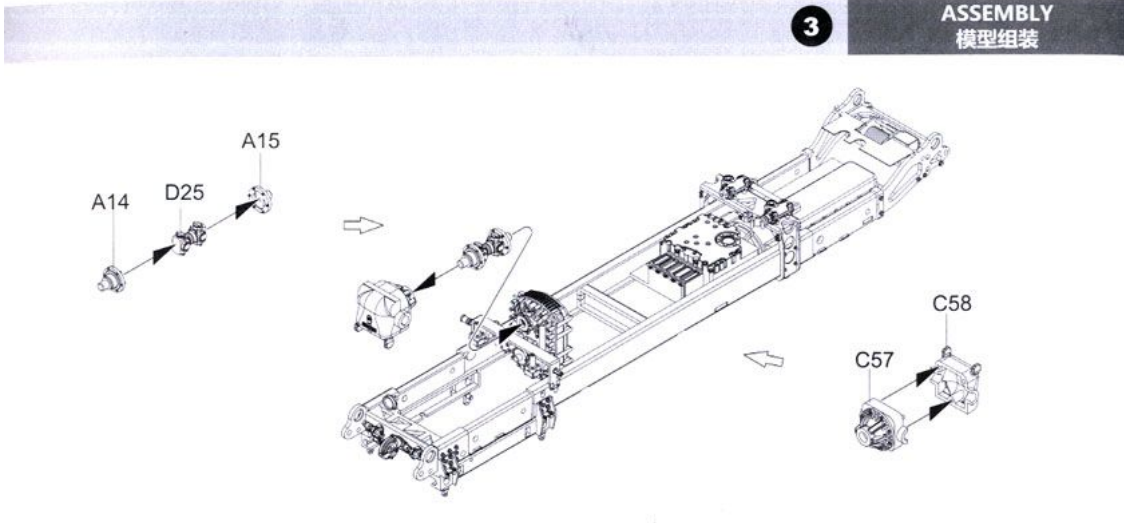

3

ASSEMBLY
模型组装

4