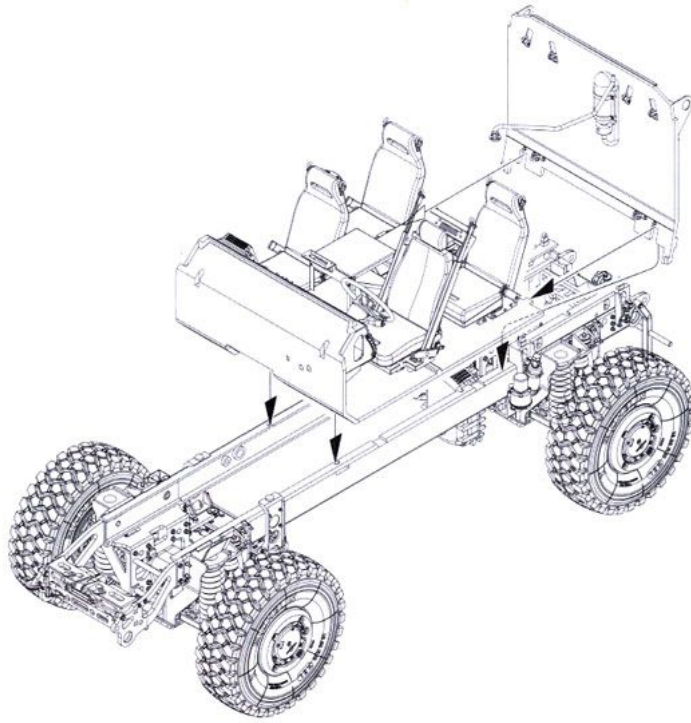

10

ASSEMBLY
模型组装