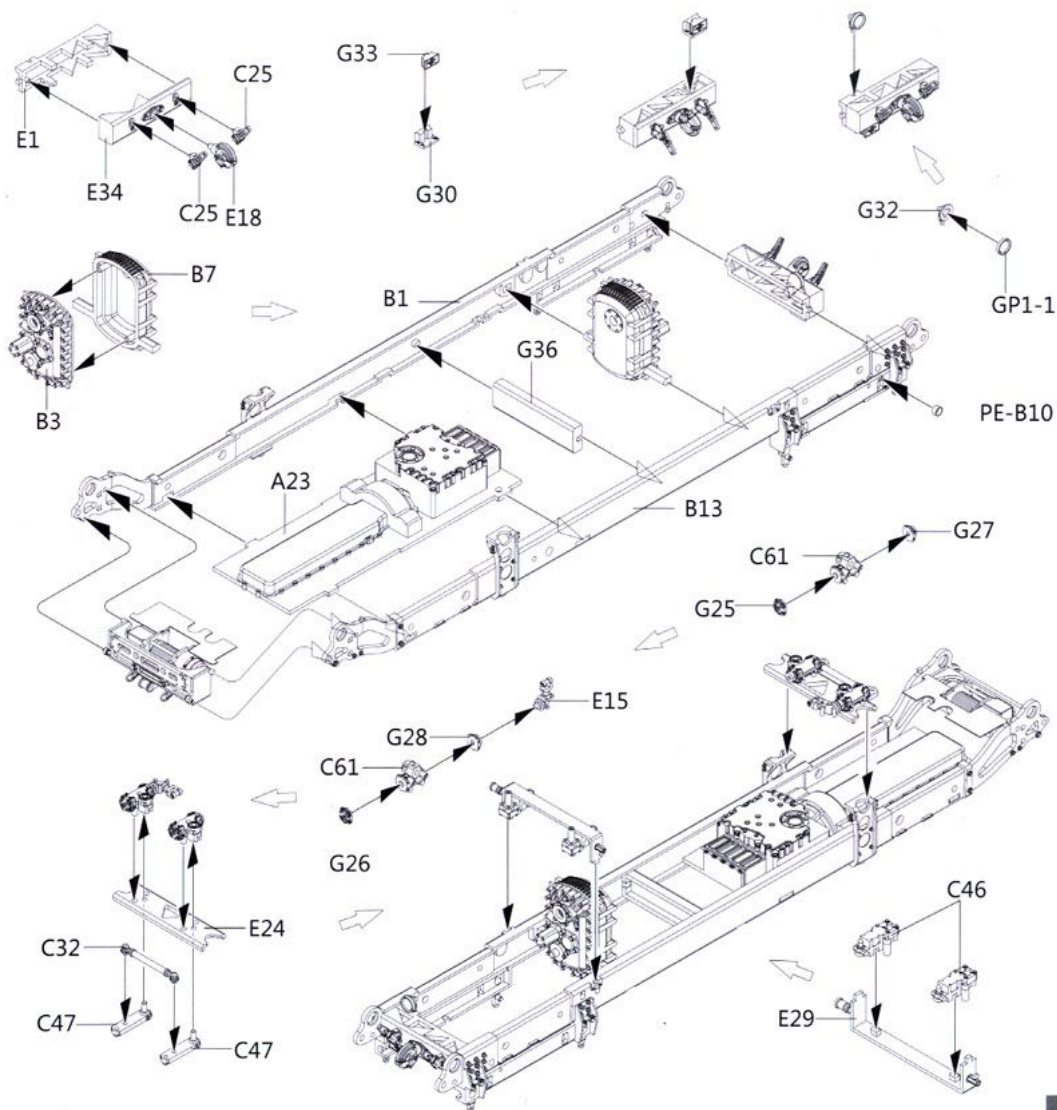

1

ASSEMBLY
模型组装