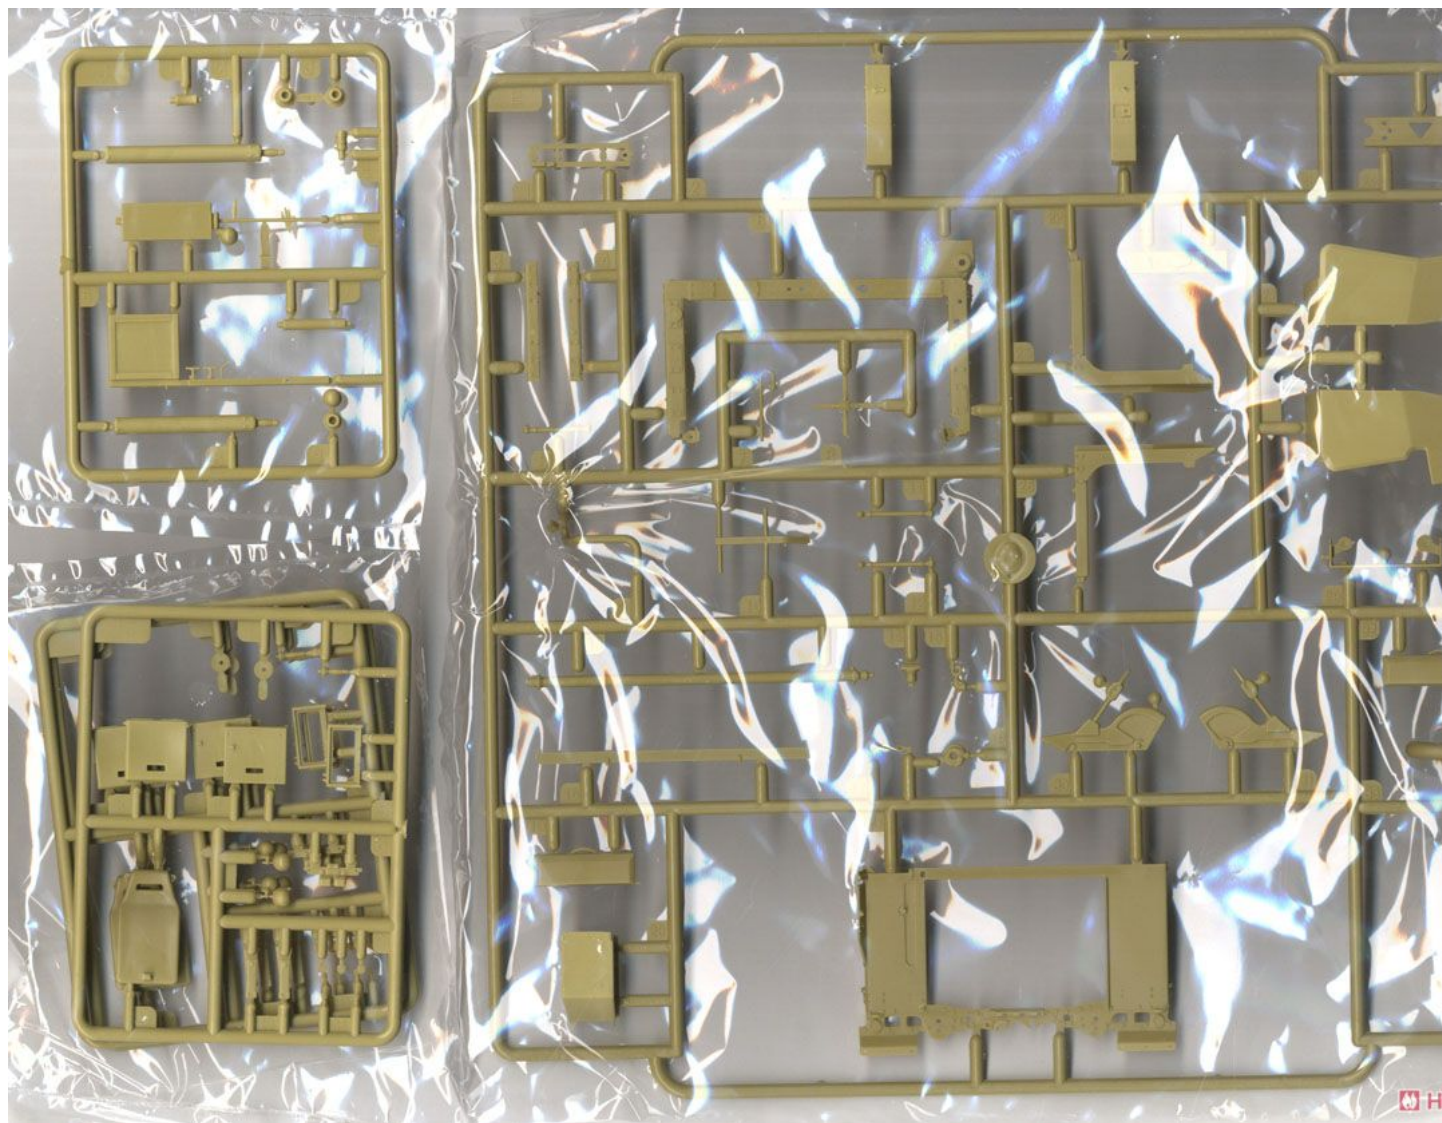

List All Images [Share](#) [Tweet](#)

CLASSICAL SCALE SERIES

M1240A1

MRAP All-Terrain Vehicle (M-ATV)

1/35 scale

M1240A1 M-ATV

Detailed scale model for adult collector, not a toy.
For modeller ages 14 and over.
This box contains parts to make one model kit.
Contains functional sharp edges and points.
Actual model may vary from image on box.

14+

Includes P

CLASSICAL SCALE SERIES

M1240A1 MRAP All-Terrain Vehicle (M-ATV)

Painting & marking Guide 塗裝與水貼

M1240A1 M-ATV防地雷反伏擊車

1/35 scale

Item No.: PH35027

CLASSICAL SCALE SERIES

M1240A1 MRAP All-Terrain Vehicle (M-ATV)

M1240A1 M-ATV防地雷反伏擊車

Painting & marking Guide 塗裝與水貼

1/35 scale

Item No.: PH35027

HOBBIY SEARCH

1