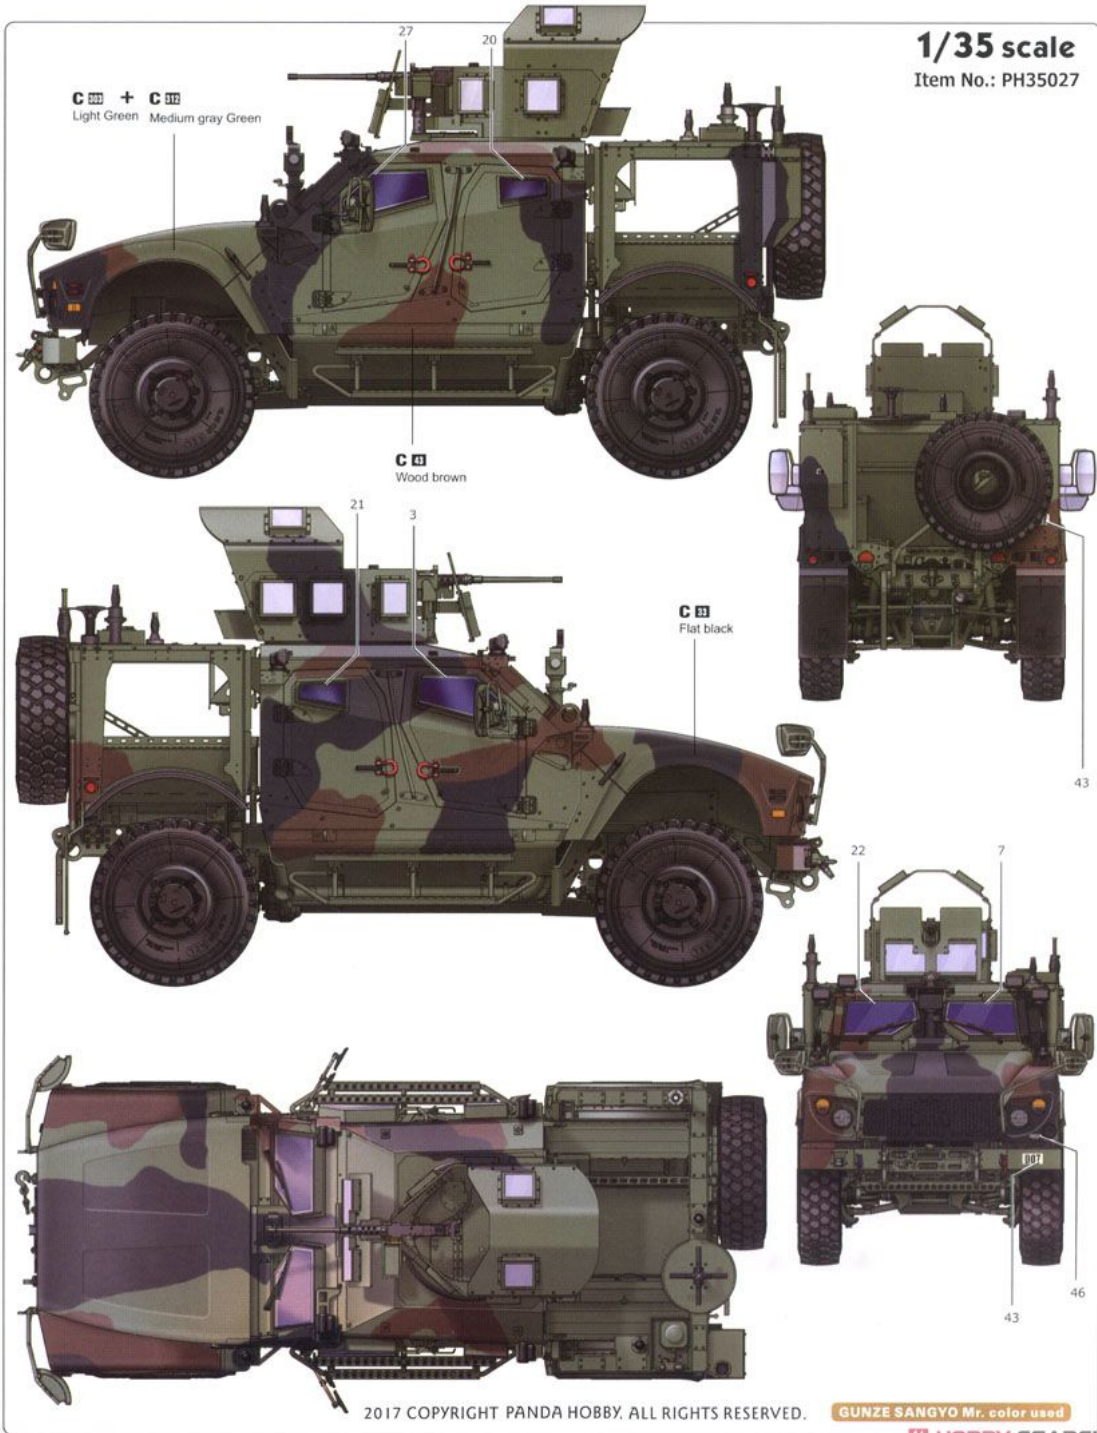

List All Images [Share](#) [Tweet](#)

CLASSICAL SCALE SERIES

M1240A1

MRAP All-Terrain Vehicle (M-ATV)

1/35 scale

M1240A1 M-ATV

Detailed scale model for adult collector, not a toy.
For modeller ages 14 and over.
This box contains parts to make one model kit.
Contains functional sharp edges and points.
Actual model may vary from image on box.

CLASSICAL SCALE SERIES

M1240A1 MRAP All-Terrain Vehicle (M-ATV)

M1240A1 M-ATV防地雷反伏擊車

Painting & marking Guide 塗裝與水貼

1/35 scale

Item No.: PH35027

HOBBIY SEARCH

1