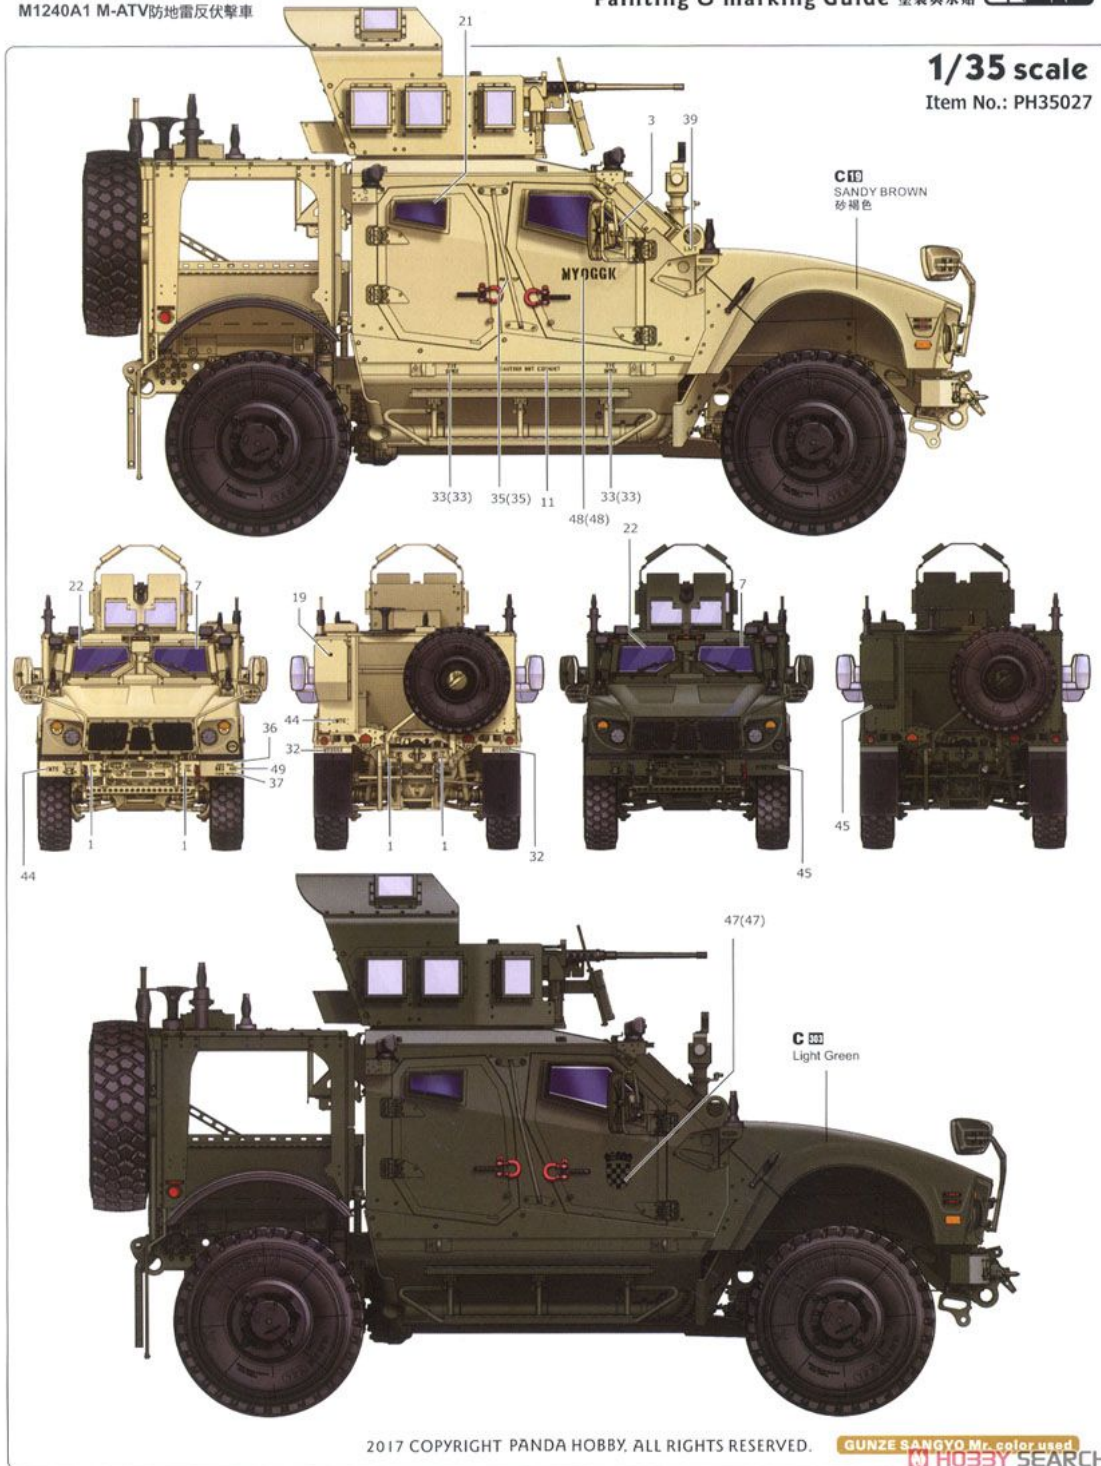

List All Images [Share](#) [Tweet](#)

CLASSICAL SCALE SERIES

M1240A1

MRAP All-Terrain Vehicle (M-ATV)

1/35 scale

M1240A1 M-ATV

Detailed scale model for adult collector, not a toy.
For modeller ages 14 and over.
This box contains parts to make one model kit.
Contains functional sharp edges and points.
Actual model may vary from image on box.

14+

Includes P

CLASSICAL SCALE SERIES

M1240A1 MRAP All-Terrain Vehicle (M-ATV)

Painting & marking Guide 塗裝與水貼

M1240A1 M-ATV防地雷反伏擊車

1/35 scale

Item No.: PH35027

CLASSICAL SCALE SERIES

M1240A1 MRAP All-Terrain Vehicle (M-ATV)

M1240A1 M-ATV防地雷反伏擊車

Painting & marking Guide 塗裝與水貼

1/35 scale

Item No.: PH35027

HOBBIY SEARCH

1